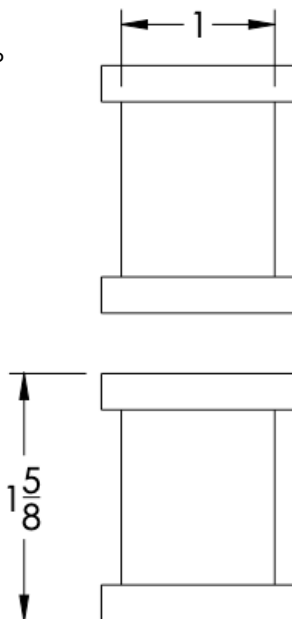

Medium Rosette  
(Dia 1 1/4")

Large Rosette  
(Dia 1 1/2")

No Rosette	Medium Rosette (Dia 1 1/4")	Large Rosette (Dia 1 1/2")
FMD-KND-NR	FMD-KND-MR	FMD-KND-LR

FRONT

SIDE

TOP

 Medium Rosette  
(Dia 1 1/4")

 Large Rosette  
(Dia 1 1/2")

**Installation Notes:** Diameter of glass hole for installation is as follows:

- For Medium Rosette(-MR) and Large Rosette (-LR) the hole diameter is 1/2"
- For No Rosette (-NR) the hole diameter is 5/16"

Standard hardware supplied can accommodate glass thicknesses 1/4" to 1/2". Please contact us for custom hardware in case glass thickness exceeds 1/2".

Dimensions in inches

NOTE: Dimensions subject to change without notice.