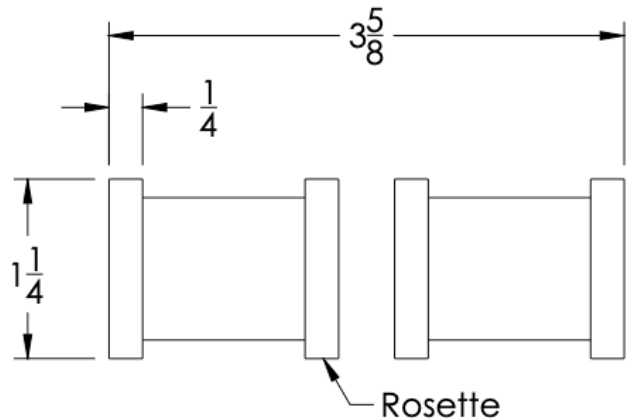

## FEATURES

- Premium 304 Grade Stainless Steel
- Solid Mount Construction
- Concealed Installation Hardware
- Solid End Cap provided for side opposite to the door for a seamless look

Double Knob shown  
with a Medium Rosette

No Rosette	Medium Rosette (Dia 1 1/4")	Large Rosette (Dia 1 1/2")
FMD-KND-NR	FMD-KND-MR	FMD-KND-LR

FRONT

SIDE

TOP

 Medium Rosette  
(Dia 1 1/4")

 Large Rosette  
(Dia 1 1/2")

**Installation Notes:** Diameter of glass hole for installation is as follows:

- For Medium Rosette(-MR) and Large Rosette (-LR) the hole diameter is 1/2"
- For No Rosette (-NR) the hole diameter is 5/16"

Standard hardware supplied can accommodate glass thicknesses 1/4" to 1/2". Please contact us for custom hardware in case glass thickness exceeds 1/2".